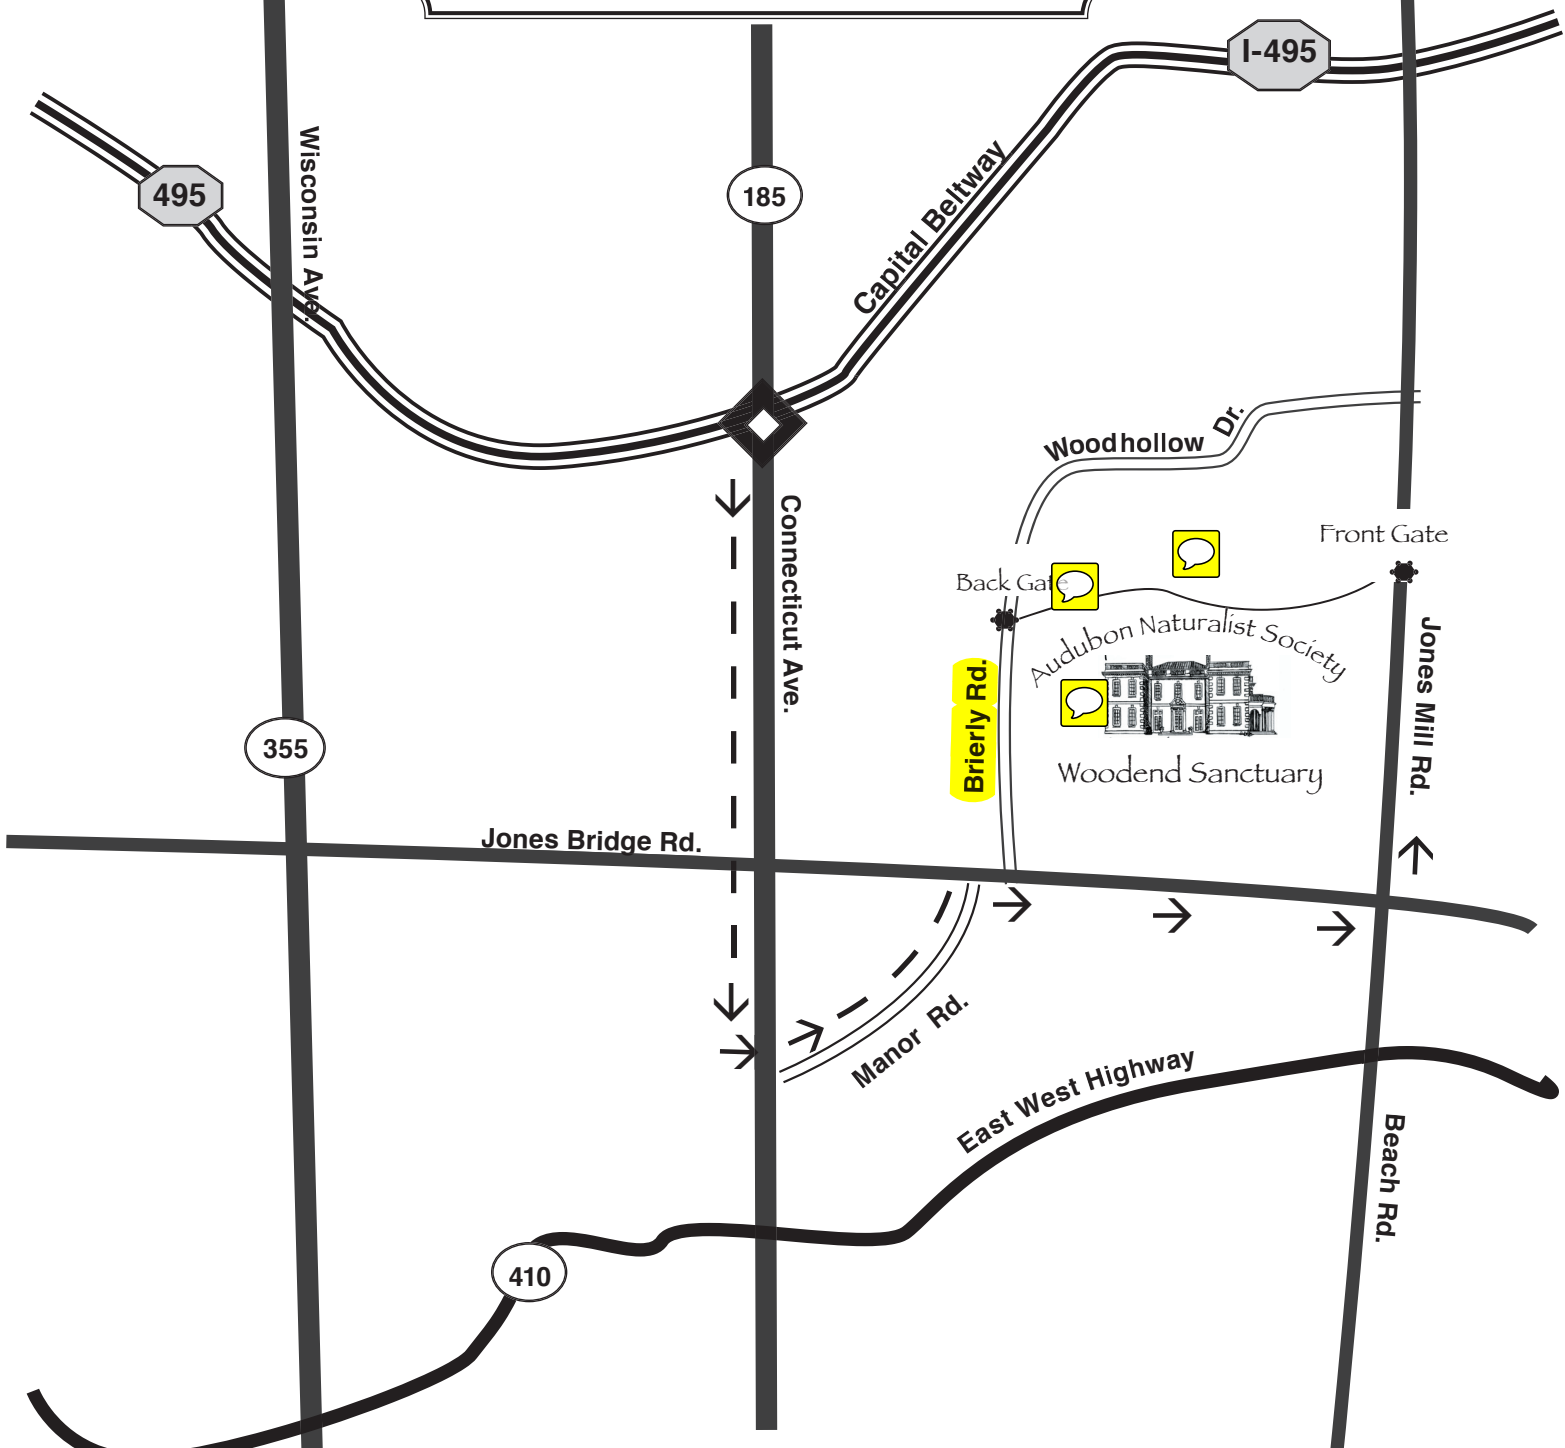

Woodend Sanctuary

8940 Jones Mill Rd.

Chevy Chase, MD 20815

301-652-9188

Take the Capital Beltway (I-495) exit to Connecticut Ave. South (exit 33) toward Chevy Chase. From Connecticut Ave., go left on Manor Road, right on Jones Bridge Road, and left on Jones Mill Road to 8940. Woodend is on your left.

MAP IS NOT DRAWN TO SCALE.